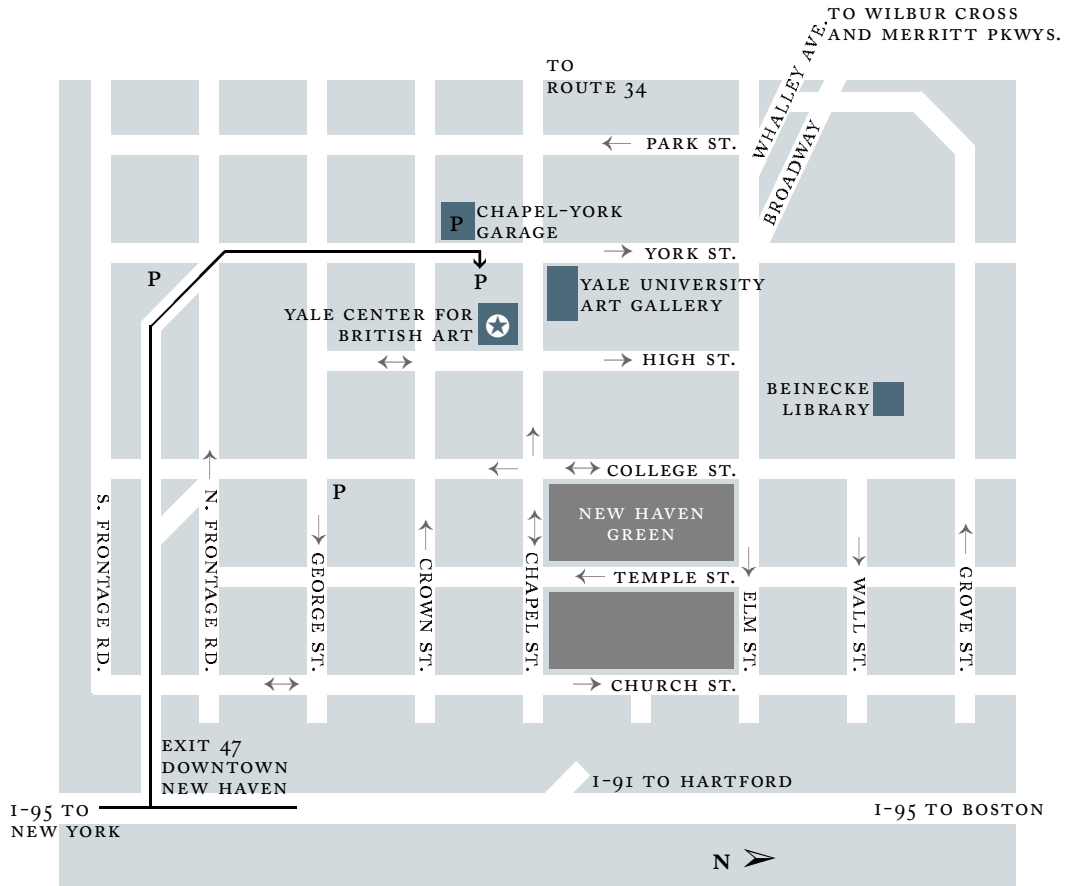

# Parking Map

## YALE CENTER FOR BRITISH ART

1080 Chapel Street Box 208280 New Haven, Connecticut 06520-8280

### DIRECTIONS

#### By Car:

From I-91 and I-95 take the downtown New Haven exit onto 34 West. Take Exit 3. Turn right at the light onto York Street. Proceed 2.5 blocks to the Center's parking lot on the right.

Metered street parking and indoor parking at the Chapel-York garage between Crown and Chapel Streets are also available.